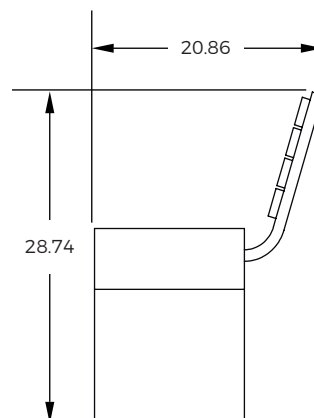

Benches

Puerto

B-008-AI-PR

Puerto

B-008-AI-PR-CR

Material and Colors		
Stainless steel 	Recycled plastic 	
Finish: Polished	General Dimensions: He: 28.74" / Wi: 20.86" / Le: 70.86"	Weight: 158.73 lb

Mesuares in inches

Frontal View

Lateral View

Puerto

B-008-AI-PR-SR

Material and Colors		
Stainless steel 	Recycled plastic 	
Finish: Polished	General Dimensions: He: 16.92" / Wi: 17.71" / Le: 70.86"	Weight: 112.43 lb

Mesuares inches

Frontal View

Lateral View