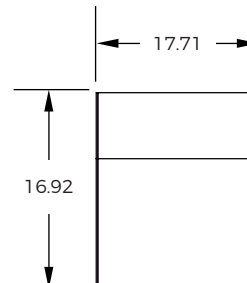

Benches

Puerto

B-008-AI-PR

Puerto

B-008-AI-PR-CR

Material and Colors		
Stainless steel 	Recycled plastic 	
Finish: Polished	General Dimensions: He: 28.74" / Wi: 20.86" / Le: 70.86"	Weight: 158.73 lb

Mesuares in inches

Frontal View

Lateral View

Puerto

B-008-AI-PR-SR

Material and Colors		
Stainless steel 	Recycled plastic 	
Finish: Polished	General Dimensions: He: 16.92" / Wi: 17.71" / Le: 70.86"	Weight: 112.43 lb

Mesuares inches

Frontal View

Lateral View