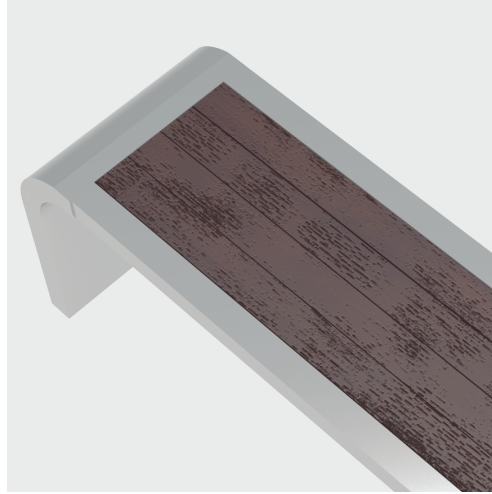

Benches

Puerto

B-008-AI-PR

Puerto

B-008-AI-PR-CR

Material and Colors		
Stainless steel 	Recycled plastic 	
Finish: Polished	General Dimensions: He: 28.74" / Wi: 20.86" / Le: 70.86"	Weight: 158.73 lb

Mesuares in inches

Frontal View

Lateral View

Puerto

B-008-AI-PR-SR

Material and Colors		
Stainless steel 	Recycled plastic 	
Finish: Polished	General Dimensions: He: 16.92" / Wi: 17.71" / Le: 70.86"	Weight: 112.43 lb

Mesuares inches

Frontal View

Lateral View