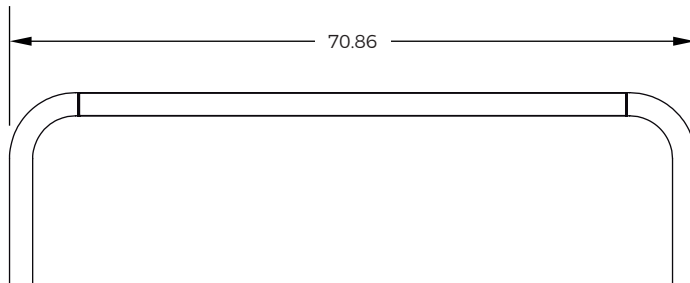

Benches

Puerto

B-008-AI-PR

Puerto

B-008-AI-PR-CR

Material and Colors		
Stainless steel 	Recycled plastic 	
Finish: Polished	General Dimensions: He: 28.74" / Wi: 20.86" / Le: 70.86"	Weight: 158.73 lb

Mesuares in inches

Frontal View

Lateral View

Puerto

B-008-AI-PR-SR

Material and Colors		
Stainless steel 	Recycled plastic 	
Finish: Polished	General Dimensions: He: 16.92" / Wi: 17.71" / Le: 70.86"	Weight: 112.43 lb

Mesuares inches

Frontal View

Lateral View