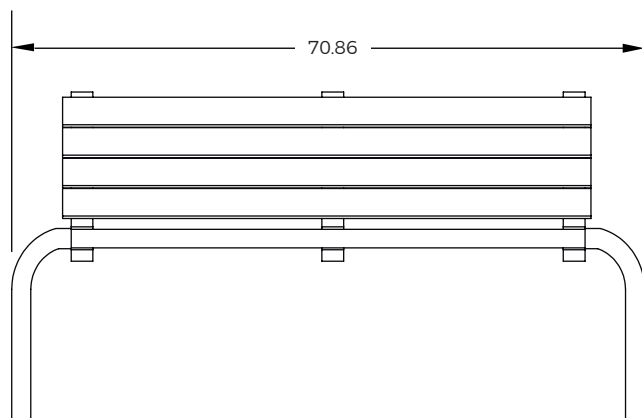

Benches

Puerto

B-008-AI-PR

Puerto

B-008-AI-PR-CR

Material and Colors		
Stainless steel 	Recycled plastic 	
Finish: Polished	General Dimensions: He: 28.74" / Wi: 20.86" / Le: 70.86"	Weight: 158.73 lb

Mesuares in inches

Frontal View

Lateral View

Puerto

B-008-AI-PR-SR

Material and Colors		
Stainless steel 	Recycled plastic 	
Finish: Polished	General Dimensions: He: 16.92" / Wi: 17.71" / Le: 70.86"	Weight: 112.43 lb

Mesuares inches

Frontal View

Lateral View