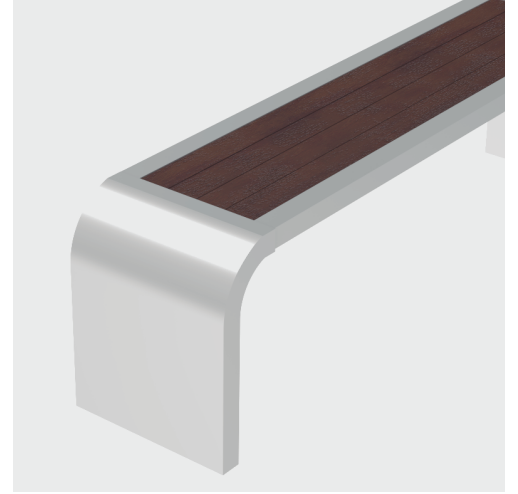

Benches

Puerto

B-008-AI-PR

Puerto

B-008-AI-PR-CR

Material and Colors		
Stainless steel 	Recycled plastic 	
Finish: Polished	General Dimensions: He: 28.74" / Wi: 20.86" / Le: 70.86"	Weight: 158.73 lb

Mesuares in inches

Frontal View

Lateral View

Puerto

B-008-AI-PR-SR

Material and Colors		
Stainless steel 	Recycled plastic 	
Finish: Polished	General Dimensions: He: 16.92" / Wi: 17.71" / Le: 70.86"	Weight: 112.43 lb

Mesuares inches

Frontal View

Lateral View