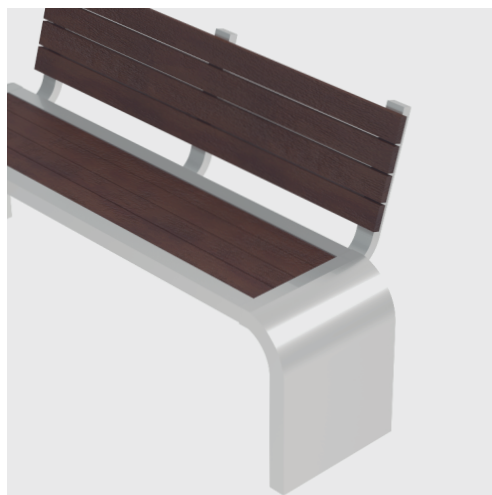

Benches

Puerto

B-008-AI-PR

Puerto

B-008-AI-PR-CR

Material and Colors		
Stainless steel 	Recycled plastic 	
Finish: Polished	General Dimensions: He: 28.74" / Wi: 20.86" / Le: 70.86"	Weight: 158.73 lb

Mesuares in inches

Frontal View

Lateral View

Puerto

B-008-AI-PR-SR

Material and Colors		
Stainless steel 	Recycled plastic 	
Finish: Polished	General Dimensions: He: 16.92" / Wi: 17.71" / Le: 70.86"	Weight: 112.43 lb

Mesuares inches

Frontal View

Lateral View