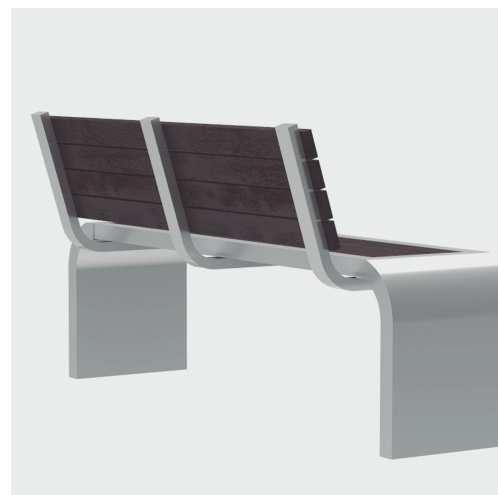

Benches

Puerto

B-008-AI-PR

Puerto

B-008-AI-PR-CR

Material and Colors		
Stainless steel 	Recycled plastic 	
Finish: Polished	General Dimensions: He: 28.74" / Wi: 20.86" / Le: 70.86"	Weight: 158.73 lb

Mesuares in inches

Frontal View

Lateral View

Puerto

B-008-AI-PR-SR

Material and Colors		
Stainless steel 	Recycled plastic 	
Finish: Polished	General Dimensions: He: 16.92" / Wi: 17.71" / Le: 70.86"	Weight: 112.43 lb

Mesuares inches

Frontal View

Lateral View